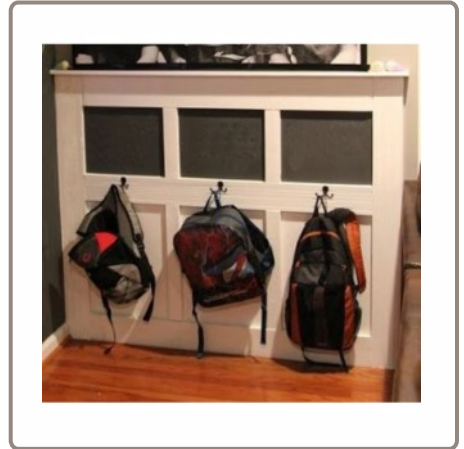

TP Tower
Item #159
9" x 4.5" x 28"h

Collier End Table
Item #238
24" x 11"d x 28"h

Backpack Organizer
Item #292
48" x 3" x 43"h

Plumfield Console
Item #304
46" x 11" x 34"h

MODE Open Shelf
Item #349
31" x 11" x 52"h

Hudson Wall Console
Item #363
48" x 9.5" x 31"h

Hummel Cabinet
Item #382
35" x 12.5" x 44"h

Secord Table with Bin
Item #522
17" x 18.5" x 25"h

Small Dog Ramp
Item #PP02
14" x 17" x 14"h